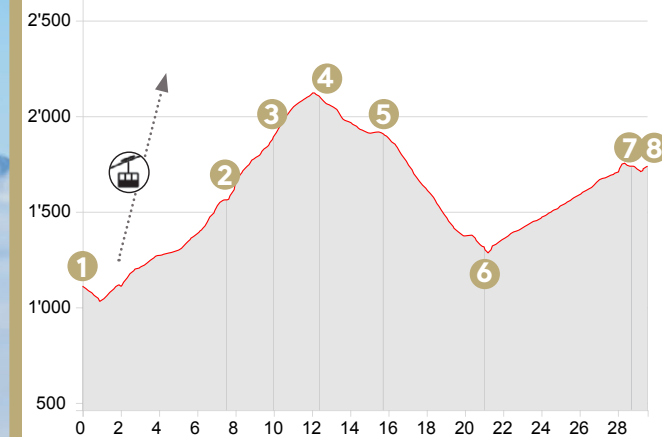

Sunstar
SWISS HOTEL COLLECTION

HIKING MAP

Klosters – Arosa

STAGE
1
MID-
HEAVY

B

Scale 1: 10'000

Geodaten © swisstopo (5704000138)

Length approx. 12.5 km

Time approx. 4 h 30 min.

Elevation gain \uparrow 1'605 m / \downarrow 977 m

HIKING MARKS

- 1** Start | Sunstar Hotel Klosters 1'113 m
- 2** Schifer 1'562 m
- 3** Untersäss 1'891 m
- 4** Durannapass 2'093 m
- 5** Mountain inn Strassberg 1'906m
- 6** Langwies 1'282 m - From here continue with the RHB to Arosa
- 7** Arosa train station 2'005 m
- 8** Finish 1st stage 1'738 m
Sunstar Hotel Arosa